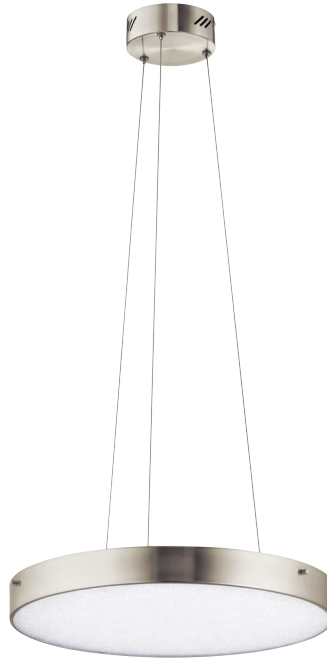

A | 83778

B | 84050

C | 83786

D | 83787

E | 83788

F | 83789

CRYSTAL MOON™

Brushed Nickel
Clear Glass With Cubic Zirconia Crystals

MODEL	DESCRIPTION	LED K	DELIVERED LUMENS	DIMMABLE	DIMENSIONS	
A	83778	Flush Mount LED	3000K	1800	Yes	15.75"W x 3.25"H x 15.75"L
B	84050	Flush Mount LED	3000K	900	Yes	11.75"W x 2.25"H
C	83786	Flush Mount LED	3000K	2200	Yes	15.75"W x 3.25"H
D	83787	Flush Mount LED	3000K	1500	Yes	19.75"W x 3.25"H
E	83788	Chandelier LED	3000K	1500	Yes	19.75"W x 2"H
F	83789	Chandelier LED	3000K	2600	Yes	24"W x 2.5"H